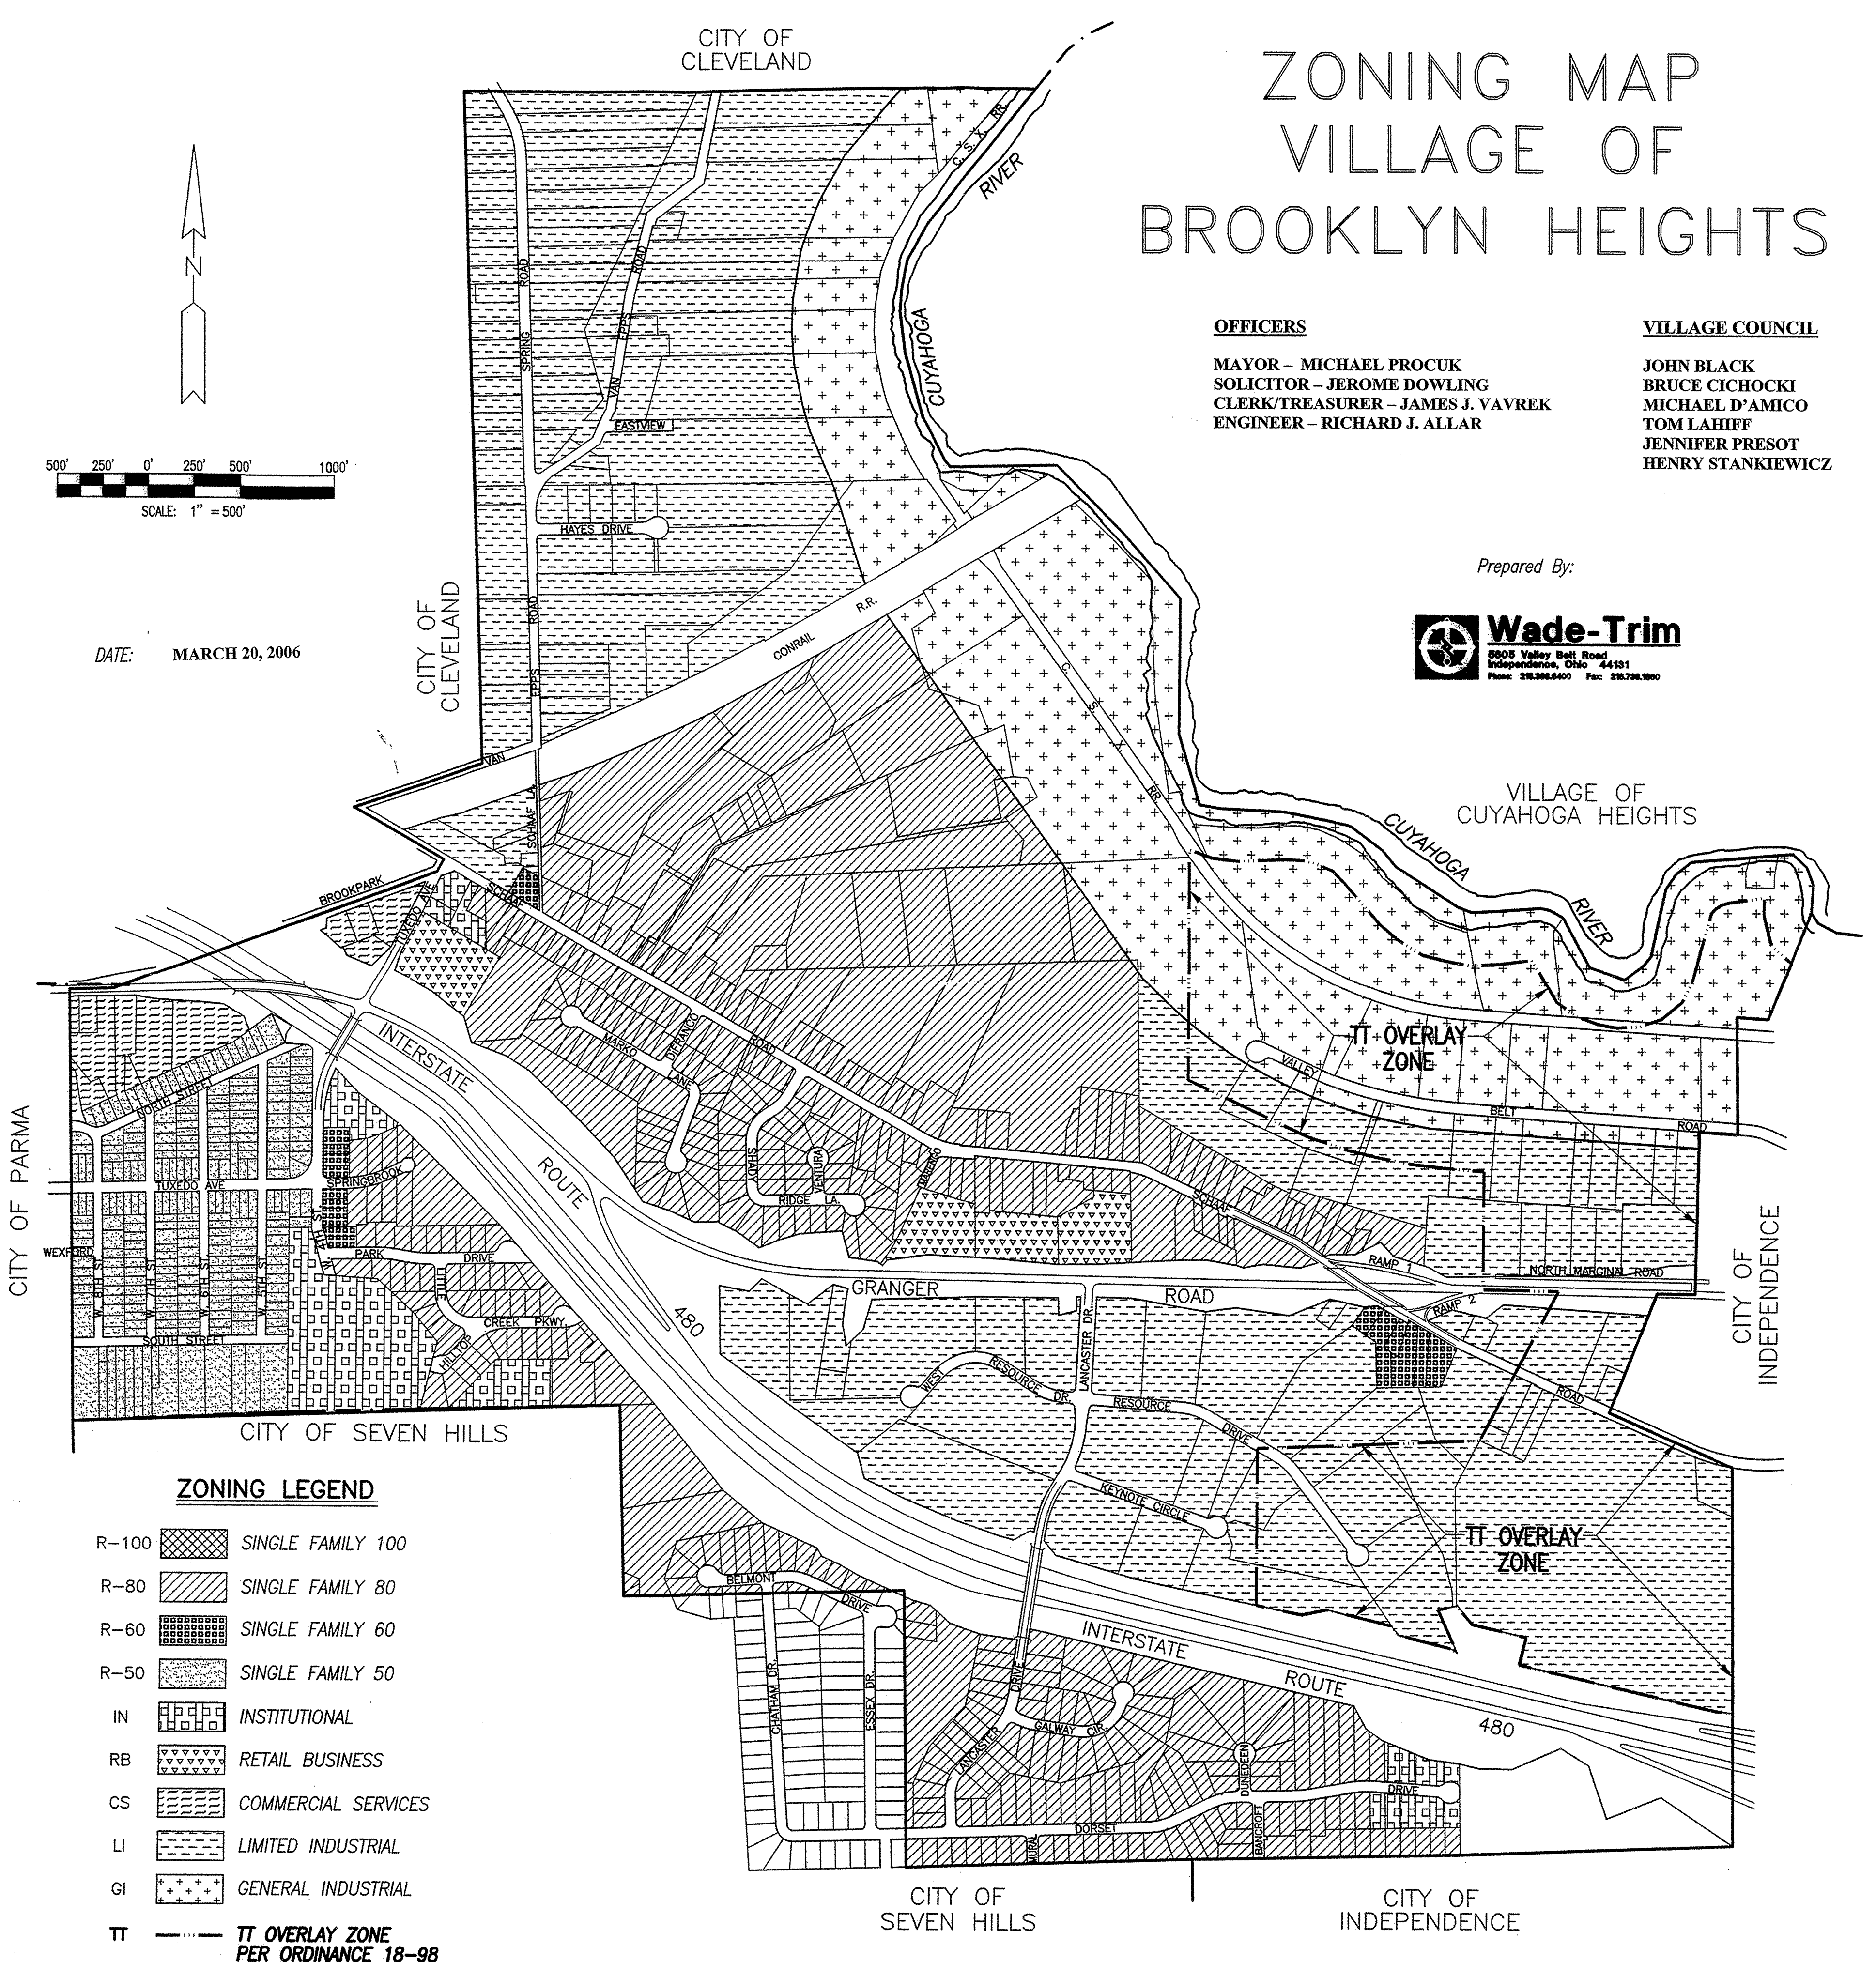

Prepared By:

DATE: MARCH 20, 2006

ZONING LEGEND

- R-100 SINGLE FAMILY 100
- R-80 SINGLE FAMILY 80
- R-60 SINGLE FAMILY 60
- R-50 SINGLE FAMILY 50
- IN INSTITUTIONAL
- RB RETAIL BUSINESS
- CS COMMERCIAL SERVICES
- LI LIMITED INDUSTRIAL
- GI GENERAL INDUSTRIAL
- TT TT OVERLAY ZONE PER ORDINANCE 18-98